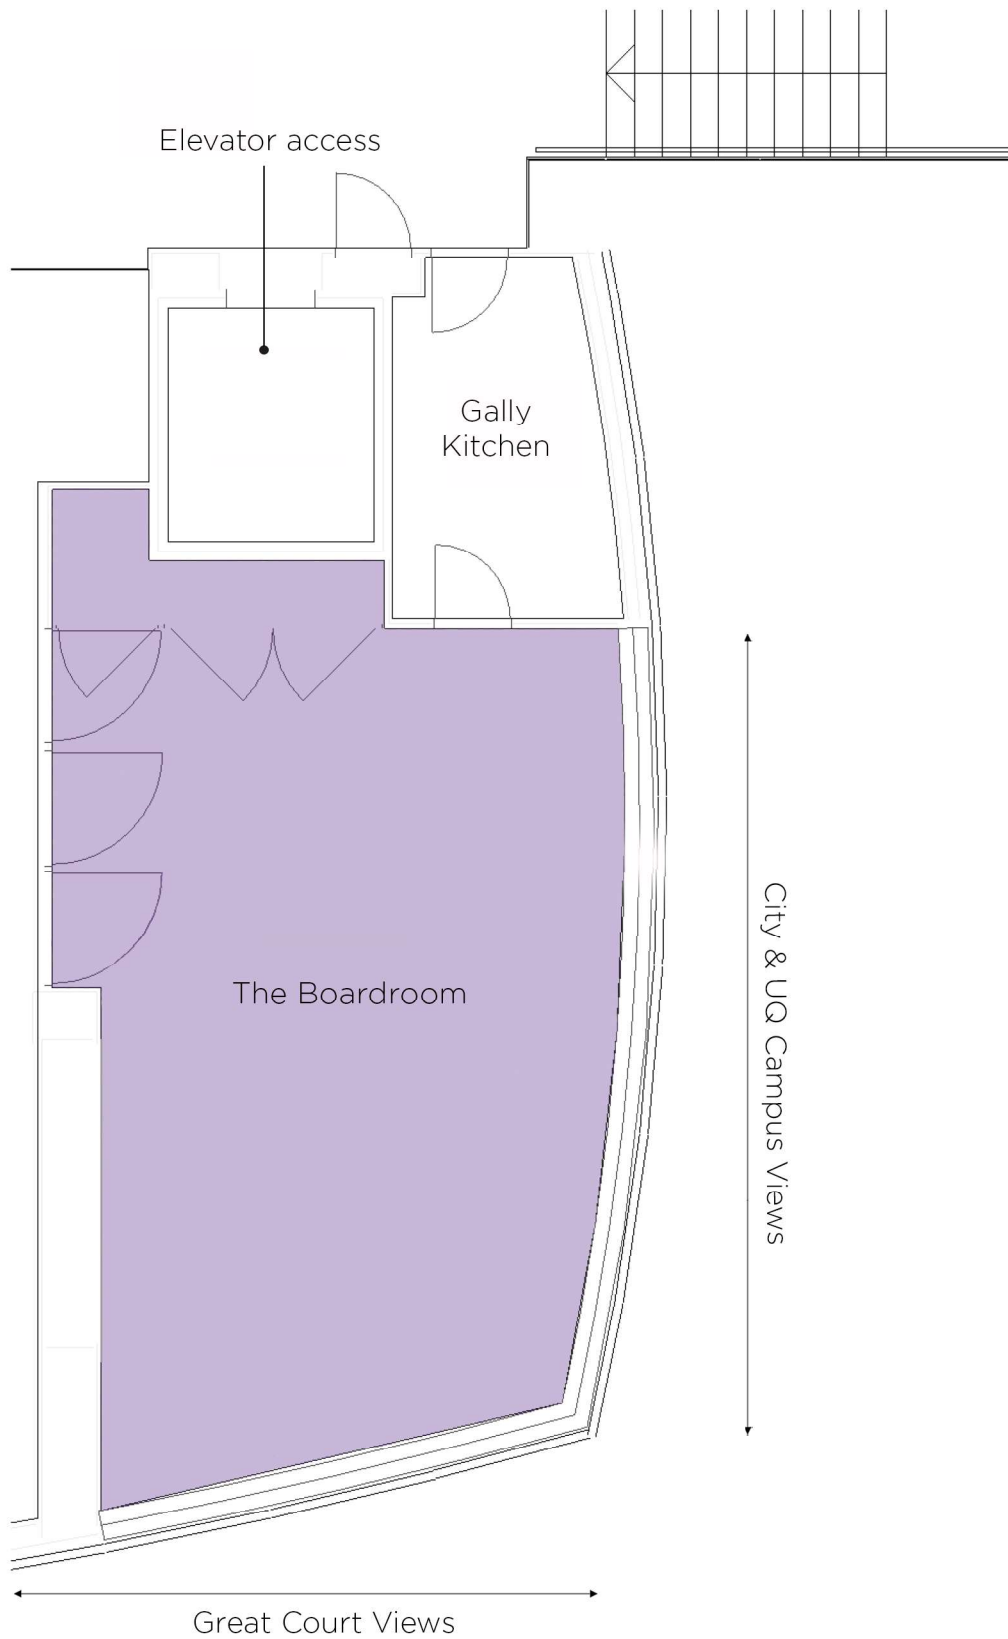

The Boardroom

UQ Art Museum | Level 3

Total Floor Area: 53.07 m²

UQ Art Museum

James and Mary Emelia Mayne Centre, St Lucia
Brisbane, QLD, 4072
art-museum.uq.edu.au

UQ
ART MUSEUM